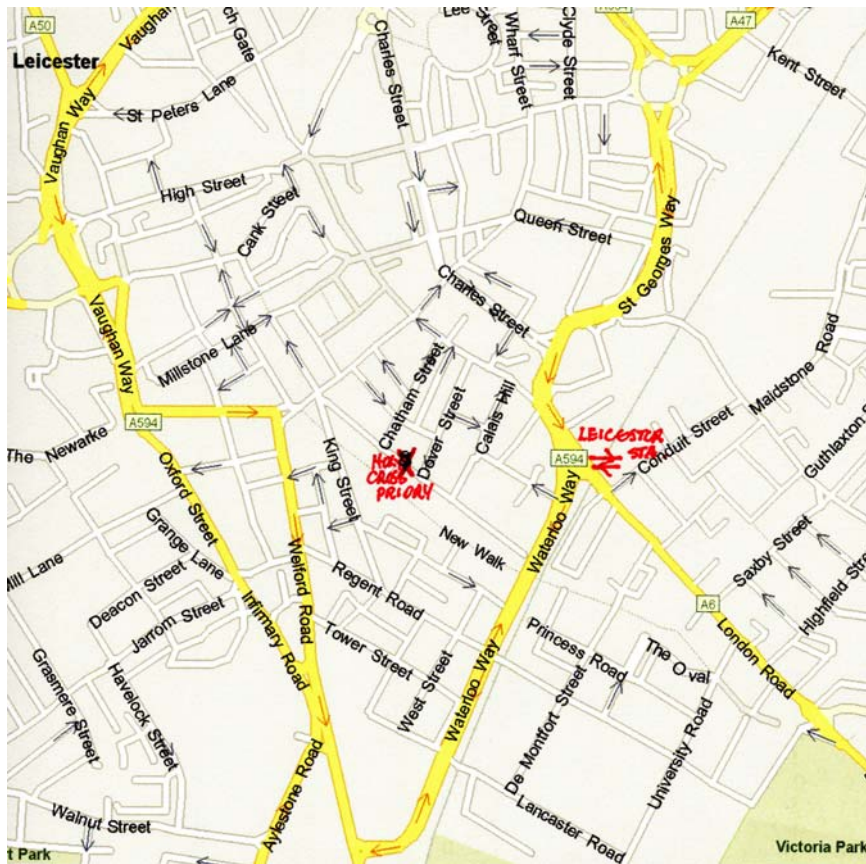

DIRECTIONS TO HOLY CROSS PRIORY, 45 WELLINGTON STREET, LEICESTER LE1 6HW

Geographers A-Z Map Co Ltd

By car from M1 Jcn 21/ M69

1. Take **M69/A5460** exit to Coventry/Leicester
2. At the roundabout, take the **3rd** exit onto **A5460**
3. Merge onto **Lubbesthorpe Way/A563** via the ramp to Ring Rd;
4. Continue along **A563**
5. Left onto **Lutterworth Road/A426**
6. Continue along **A426** onto **Aylestone Rd**
7. Sharp right onto **Welford Rd/A594**
8. Slight left onto **Tigers Way/A594**
9. Turn left onto **Sth Albion Street**
10. Sth Albion St turns slightly left and becomes **Dunkirk St**
11. Turn left onto **Wellington Rd**;
Holy Cross will be on left.

On foot from Leicester Train Station

1. Start out along **London Road** to the Pedestrian Crossing
2. Turn right onto **Granby Street**
3. Turn left onto **Arnhem Street**
4. Turn right onto **Sth Albion Street**
5. Turn left onto **Dunkirk Street**
6. Turn right onto **Wellington Street**
7. Cross over to Holy Cross