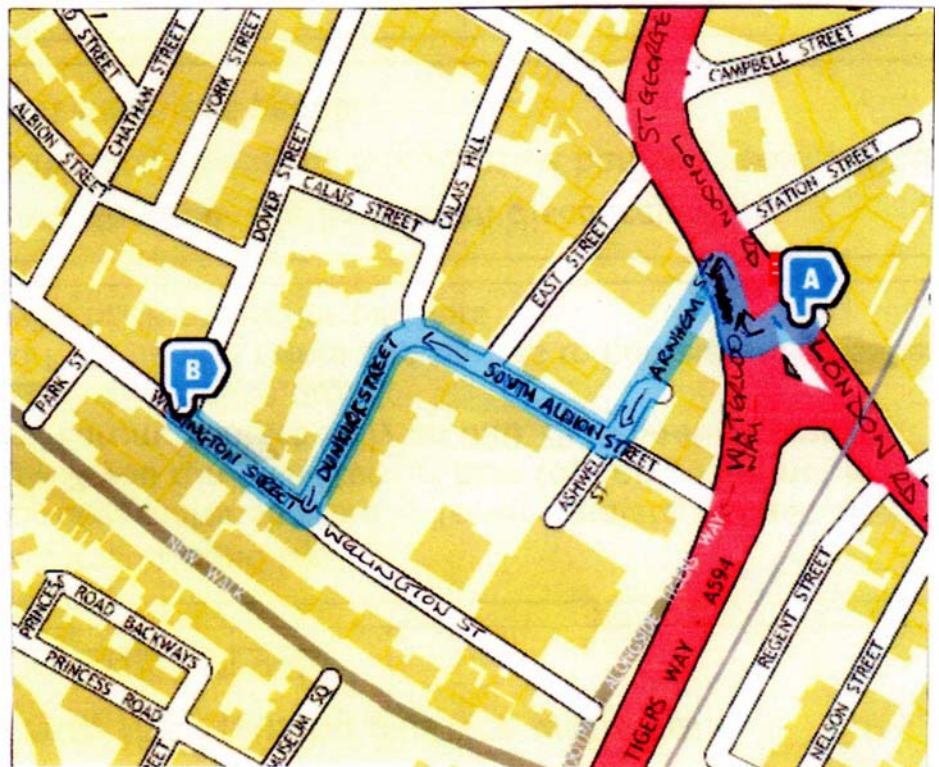

DIRECTIONS TO HOLY CROSS PRIORY, 45 WELLINGTON STREET, LEICESTER LE1 6HW

Geographers A-Z Map Co Ltd

By car from M1 Jcn 21/ M69

1. Take **M69/A5460** exit to Coventry/Leicester
2. At the roundabout, take the **3rd** exit onto **A5460**
3. Merge onto **Lubbesthorpe Way/A563** via the ramp to Ring Rd;
4. Continue along **A563**
5. Left onto **Lutterworth Road/A426**
6. Continue along **A426** onto **Aylestone Rd**
7. Sharp right onto **Welford Rd/A594**
8. Slight left onto **Tigers Way/A594**
9. Turn left onto **Sth Albion Street**
10. Sth Albion St turns slightly left and becomes **Dunkirk St**
11. Turn left onto **Wellington Rd**;
Holy Cross will be on left.

On foot from Leicester Train Station

1. Start out along **London Road** to the Pedestrian Crossing
2. Turn right onto **Granby Street**
3. Turn left onto **Arnhem Street**
4. Turn right onto **Sth Albion Street**
5. Turn left onto **Dunkirk Street**
6. Turn right onto **Wellington Street**
7. Cross over to Holy Cross