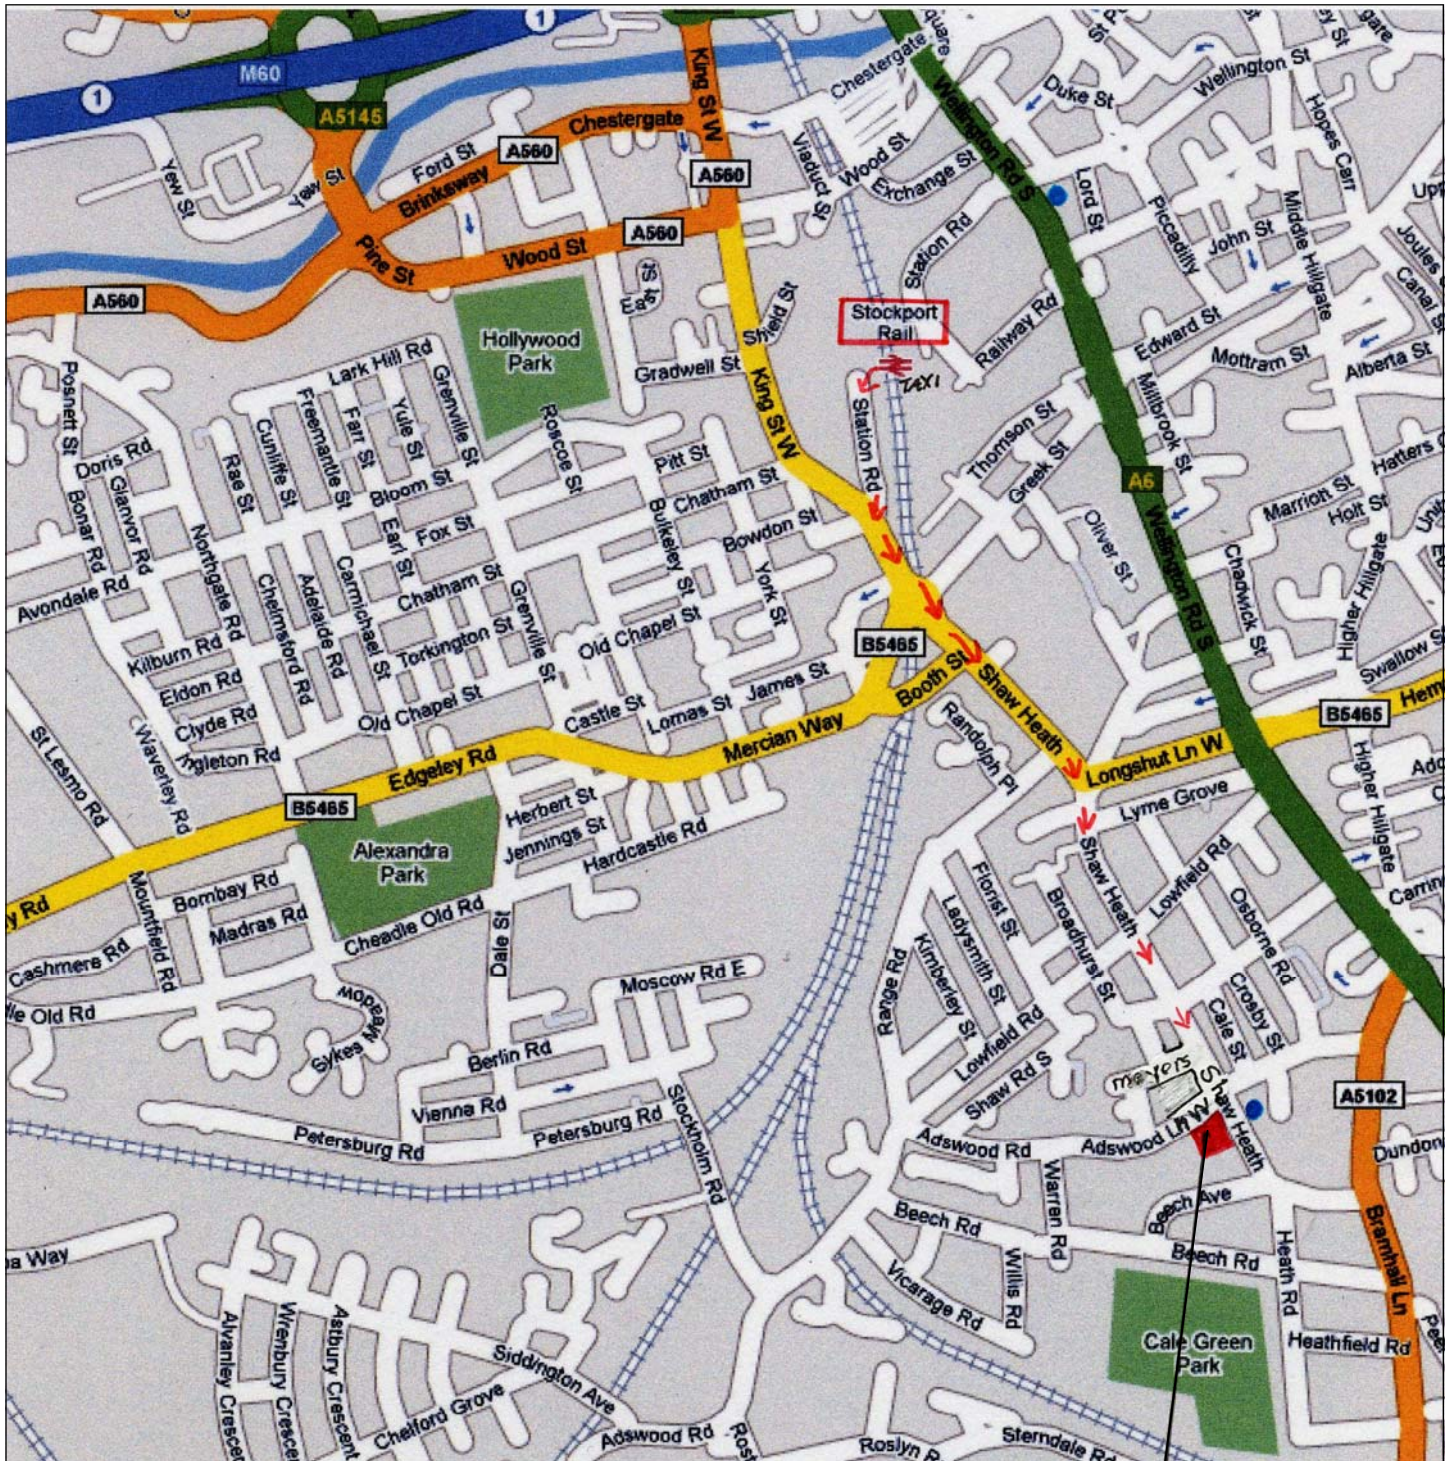

STOCKPORT - Directions to Evron Centre

EVRON CENTRE - 1 Adswood Lane West, Stockport, SK3 8HT

Tel: 0161 292 7270

EVRON CENTRE

● Bus Stop

BY CAR

From the North or South—Leave the A6 at A5102. Take first turn right onto Adswood Lane East. Cross Shaw Heath. The Evron Centre is on the corner. There is parking for about six cars through gateway on left.

If travelling on the M60 leave by Junction 1. Follow the A560 along Brinksway & Chestergate. Turn right and follow Kings Street West up hill to the roundabout. Take the second exit and follow Shaw Heath, at traffic lights don't turn left. Continue along Shaw Heath until you reach the Evron Centre.

BY TRAIN

WALK: From Stockport Station it will take you about 10 minutes to walk to the Evron Centre. Leave the station by turning left when you come down from the platform. Walk up Station Road till it joins Kings Street West. Bear left and continue up hill to the roundabout. Take the second exit and follow Shaw Heath, at traffic lights don't turn left. Continue along Shaw Heath until you reach the Evron Centre.

BUS: Leave the station by turning right when you come down from the platform. Follow Station road to Wellington Street (A6). Cross over. Catch the 313 bus to Adswood Road West. Bus stop outside Centre.

TAXI: Leave the station by turning right when you come down from the platform. Taxis outside. Cost about £4.00